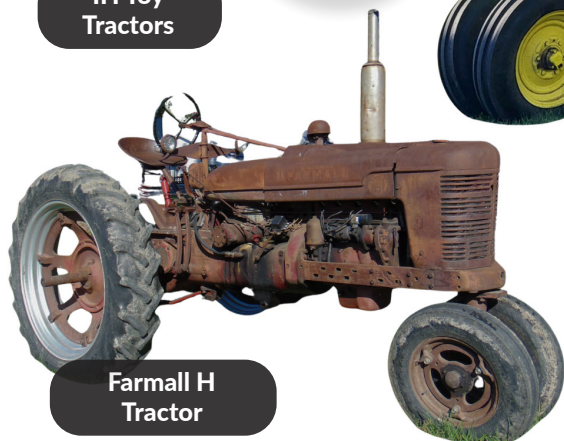

Pictured items are currently consigned, and we are looking for more of the same:

antique tractors, vintage signs, collectibles, hit-and-miss engines, farm primitives, toys, furniture, and more!

Farmall H Tractor

Duracraft Anvil

Vintage Crates

CONSIGN NOW FOR EARLY ADVERTISING!

COMPETITIVE COMMISSION RATES!

John Deere B Tractor

IH Toy Tractors

Farmall H Tractor

Case IH Sign

IH Toy Tractors

1929 Hart Parr 1836 (will have original wheels)

Parts Books

Cream Separator

Hay Harpoon

JOHN TROYER
(574) 304-9254
Auctioneer

ALVIN YODER
(260) 214-9860
Auctioneer, AU1100092

10% on-site buyer's premium, addt'l 3% for online sales. Cash, check, or major credit cards accepted; addt'l 3% fee for credit card sales. No credit card payments accepted at pickup. All items are pickup only.